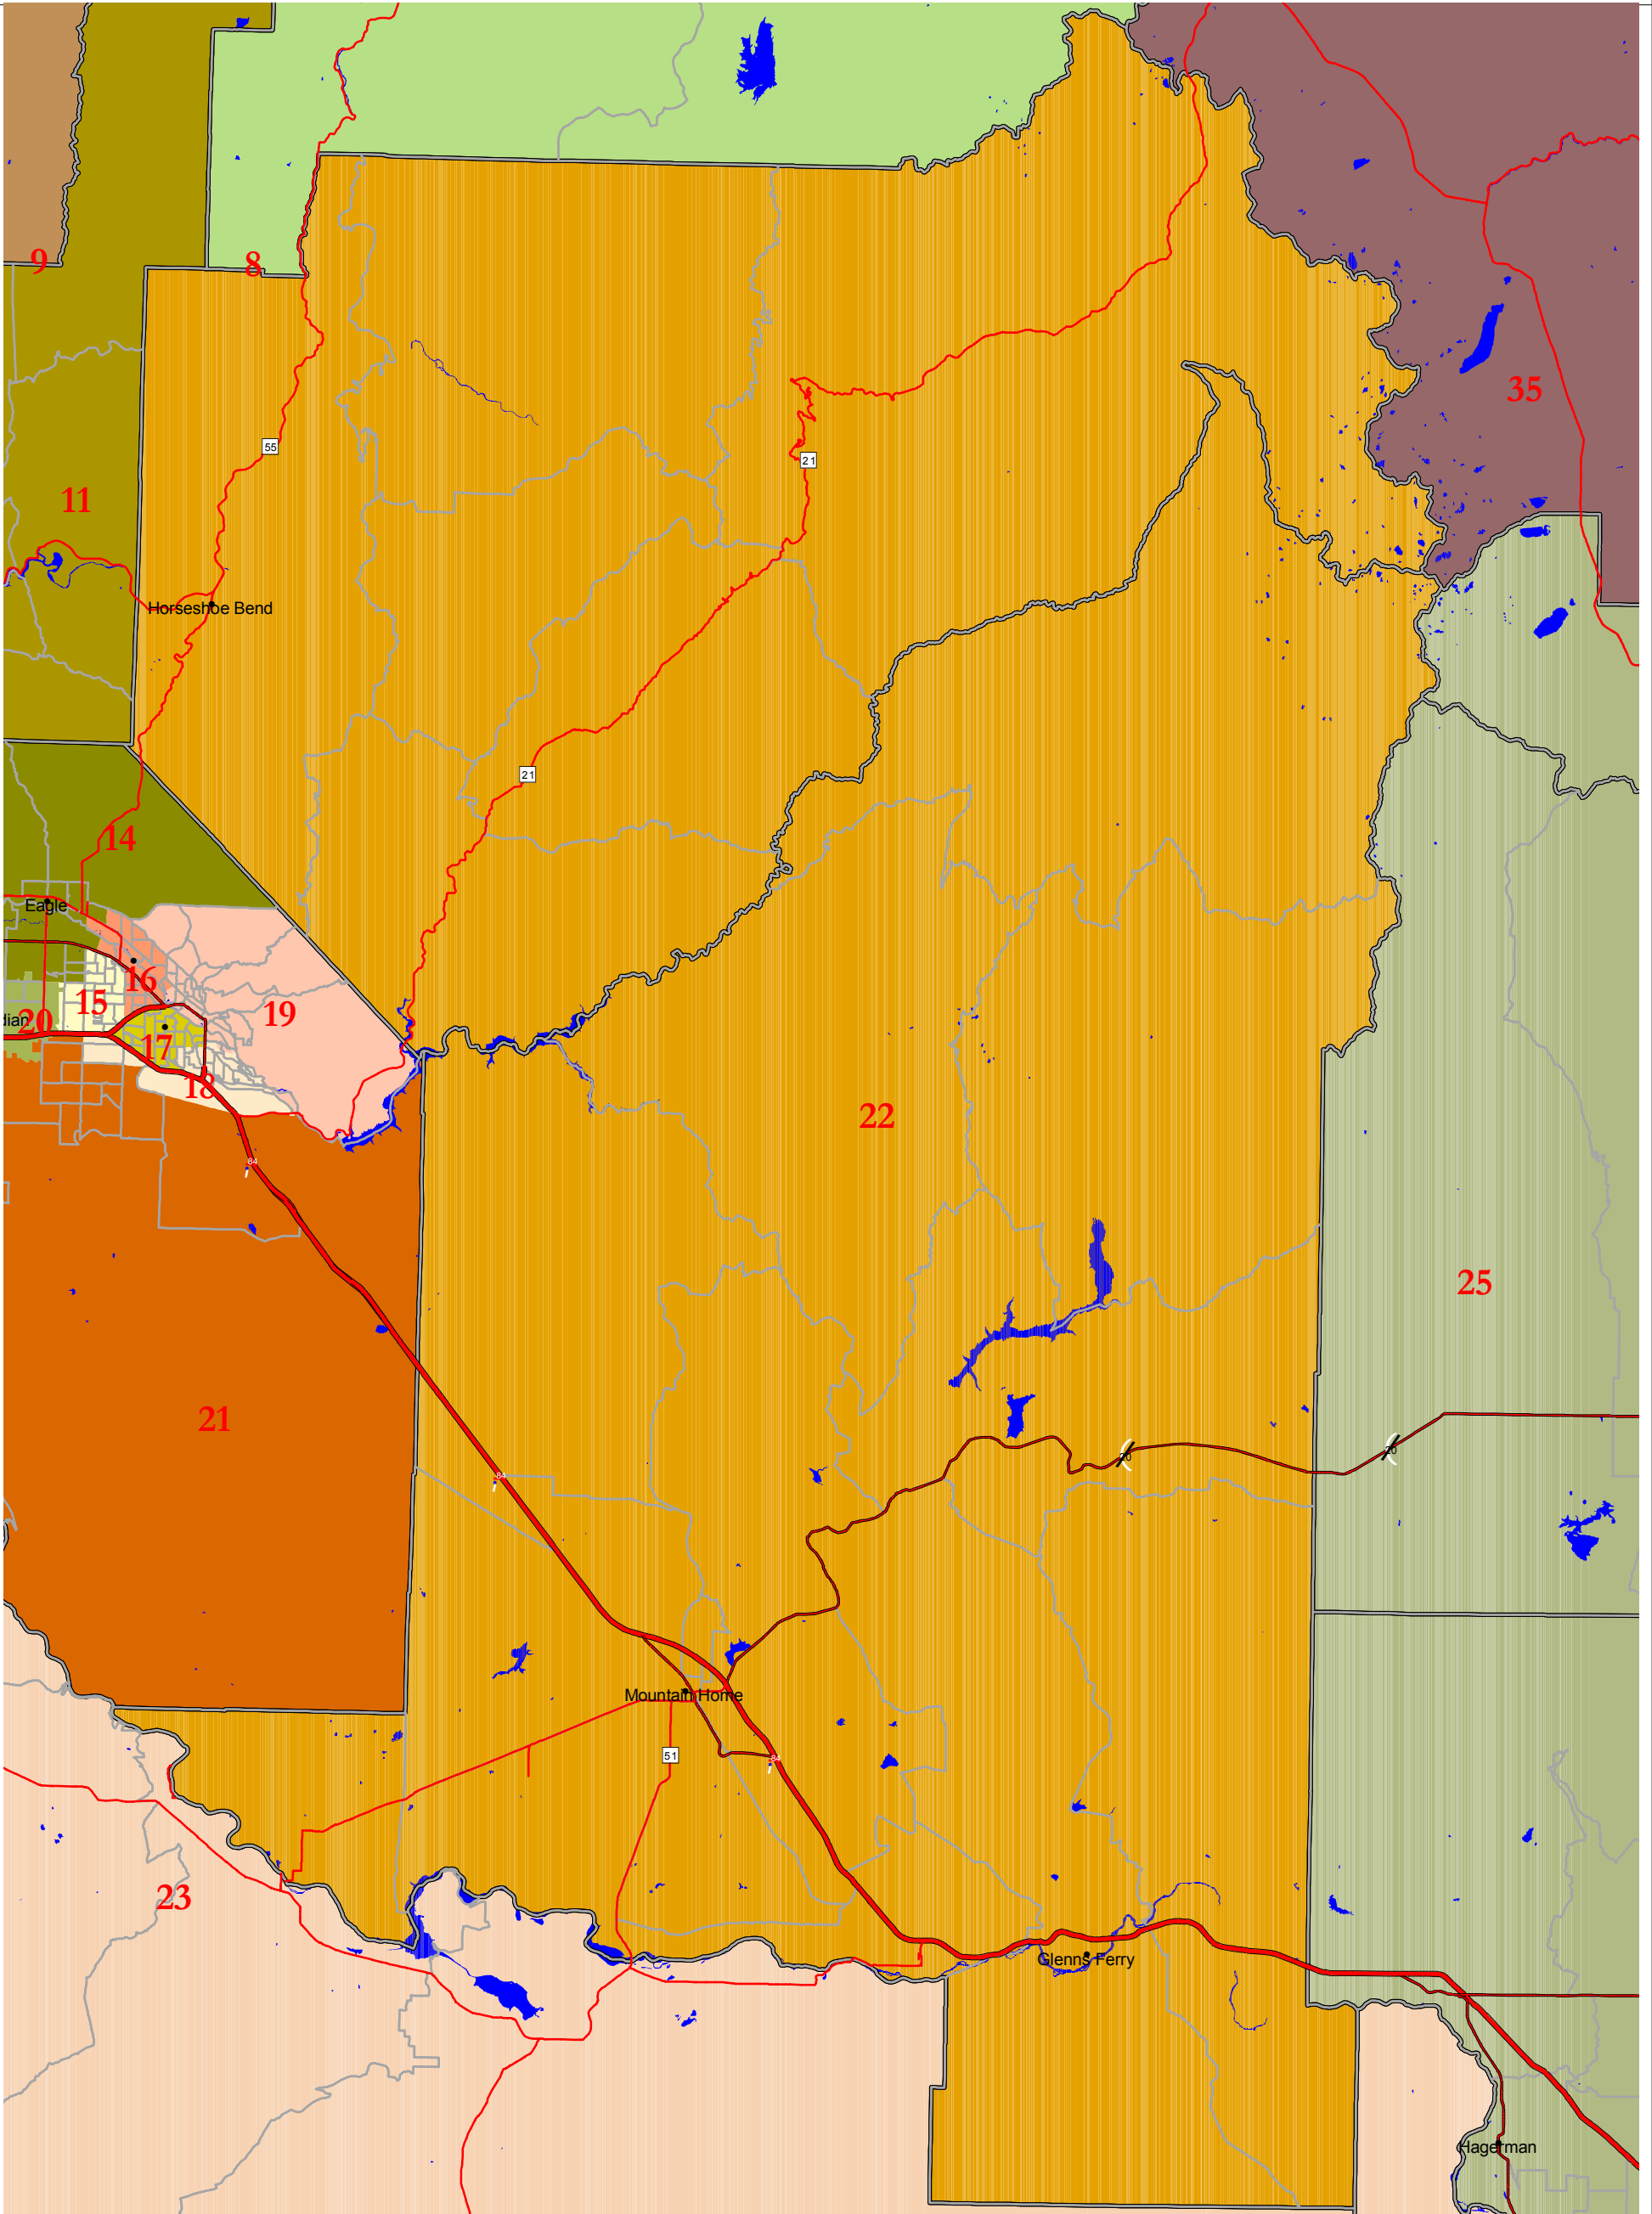

L97

Final Legislative District Plan
Adopted March 9th, 2002
District 22

Legend

Redistricting Layers

- County Boundary
- VTD Boundary

1 0 1 2 Miles